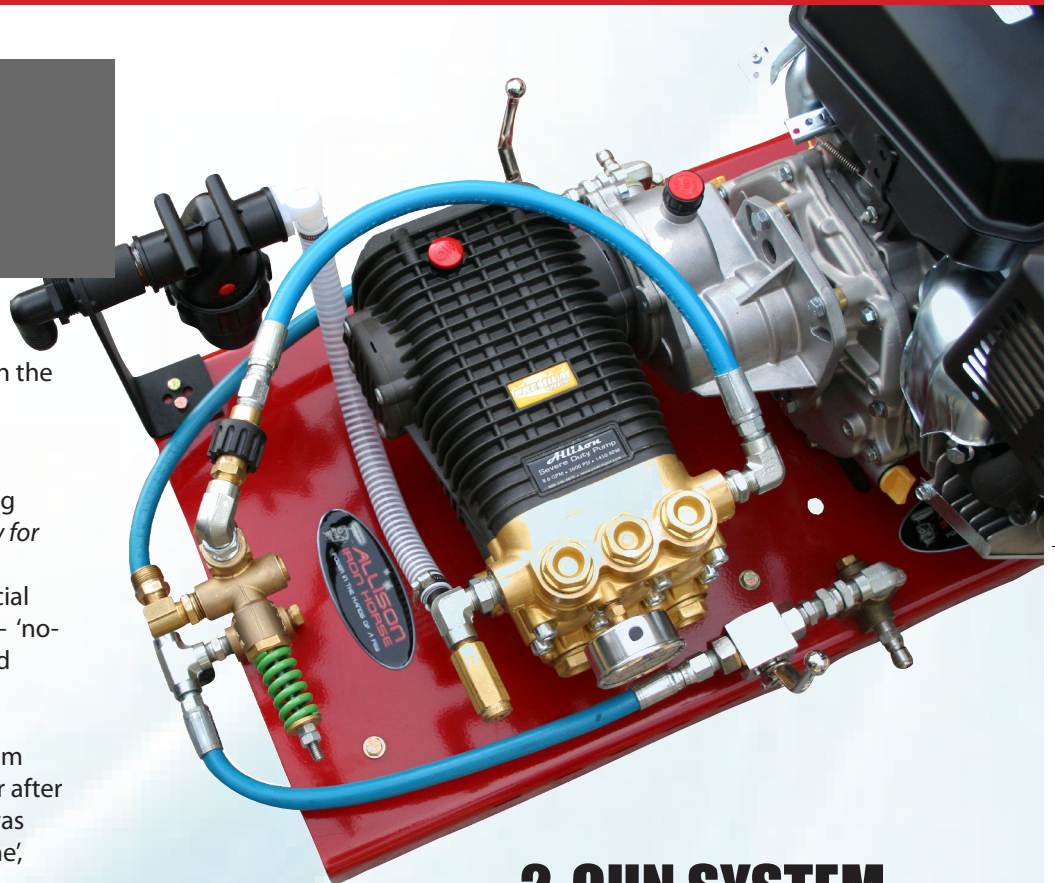

SMART SOLUTIONS FROM **ENVIROSPEC.COM**

PowerWashPro

END OF YEAR SUPER SALE!

The Hit at this years 2014 PWNA CONVENTION

The rethinking of **Skepticism** is what was left in the minds of everyone as EnviroSpec departed the PWNA Convention in Orlando last month.

A few weeks prior to the show we started telling customers that we would be unveiling our *New for 2015 - 8.6 GPM, 2,000 PSI, Dual-Gun Power Washer* powered by a 14 HP KOHLER commercial engine. Immediately we heard comments like - 'no-way', 'impossible', 'can't be done', 'your crazy' and many others.

Well, the second we fired off the **8620DG** system all of that skepticism disappeared as contractor after contractor took their turn behind the gun. It was then when the comments changed to 'awesome', 'unbelievable', 'out of sight' and on and on.

EnviroSpec always moves the bar higher and higher each year as we think up new things and bring to you more and more technology that will make your job easier and your company more profitable and the **8620DG Dual Pumper** is just another **great** example.

The *New for 2015* WARHORSE **8620DG** power washer is just one more example why EnviroSpec and Allison Iron Horse have always been known as the leaders when it comes to bringing the latest and greatest equipment and technology to the professional marketplace.

All this and Only 14 Horsepower!

2-GUN SYSTEM

**1 GUN WILL PRODUCE
8.6 GPM @ 2,000 PSI**

**2 GUNS WILL EACH PRODUCE
4.3 GPM @ 2,000 PSI**

Call Dan Galvin
for more details
800.346.4876